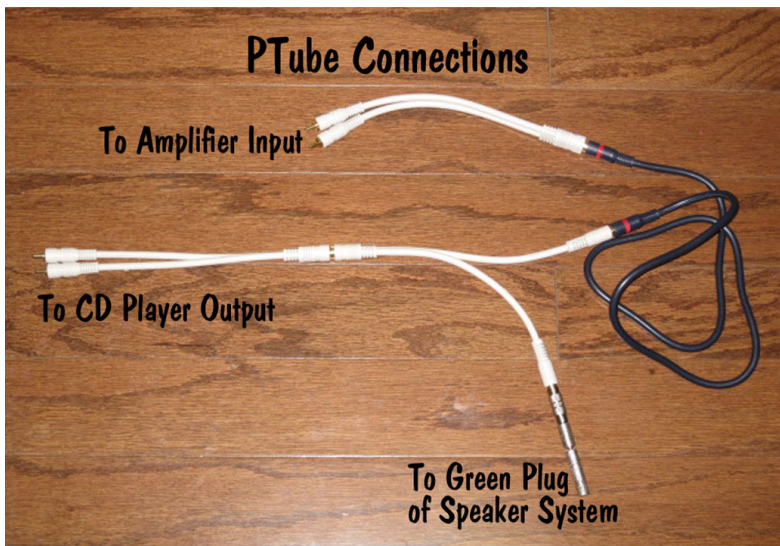

Remove and unwrap crystal disc from top of Protection Tube. Unwrap, Argon tube and 5/8" carbon rod. Turn Protection Tube on 45 degree angle and gently lower carbon rod and Argon gas insert into the crystal tube. We want to set the Argon gas insert on top of the Carbon rod. Set Protection tube upright and replace crystal disc. Plug power cord into back of amplifier, turn on power switch, make sure audio button is pushed-in; turn Treble dial left to Minimum and Turn Bass dial right to Maximum. This unit is designed to play 24/7. *(For Auto Play – use REMOTE - press play, after sound comes on press repeat 2 times)*

Protection Tube comes with:

- Audio CD with proprietary custom frequency generating sound track and 34 min meditation CD.
- Portable CD/DVD player.
- 5/8" carbon fiber rod.
- Inert noble gas insert containing Argon.
- Internal LED disc pad with optical quality quartz crystal tube.
- Internal power amplifier with 110/220 Universal power supply. Change power cord to operate in different countries.
- 2.5" optical quality quartz crystal disc on top and optical quality tube inside. Our coherent frequency light system strobes the various patterns through the crystal disc.
- CA-3090 2.1 Audio System.
- Cables to connect CD/DVD audio output to CA-3090 speaker system and our custom amplifier.
- 2 - 8oz's bottles of Protection Concentrate.