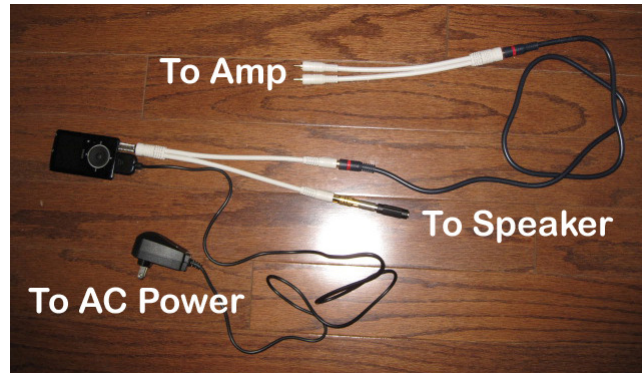

www.SoundEnergy.net

Rejuvenation Cube

Unwrap Deluxe RCube, remove crystal disc's. Remove the 5/8" carbon rod from the shipping tube. Remove the Inert Noble Gas insert from inside the shipping tubes. Turn Deluxe RCube on 45 degree angle and gently lower carbon rods and then Consciousness gas inserts into the crystal tubes. Replace crystal disc's. Connect leads from RCube into one red/black channel of amplifier. Unwrap external coils, turn coils on 45 degree angle and gently lower remaining carbon rod and gas insert into the crystal tube(s). Connect coil leads (two sets for Deluxe RCube unit, 1 set of leads for Basic RCube) to remaining red/black channel of amplifier. Take your time connecting the two sets of leads from the Deluxe Cube external coil(s) into the remaining red/black channel. They will fit.

Make sure audio button is pushed-in; turn treble dial left to minimum and turn Bass dial right to maximum. Turn on power switch, turn volume control up. This unit is designed to play 24/7.

Connect cables as shown above. Connect speaker system (green 3.5mm plug) to remaining mini connector on Y cable. Plug AC cord into digital player Power Dock" for continuous operation.

If player not turned on, push side slide control up and hold for a few seconds to turn digital player on. Repeat this process to put the unit to sleep.

On digital player select music, then sounds, then "Rejuvenation Program".