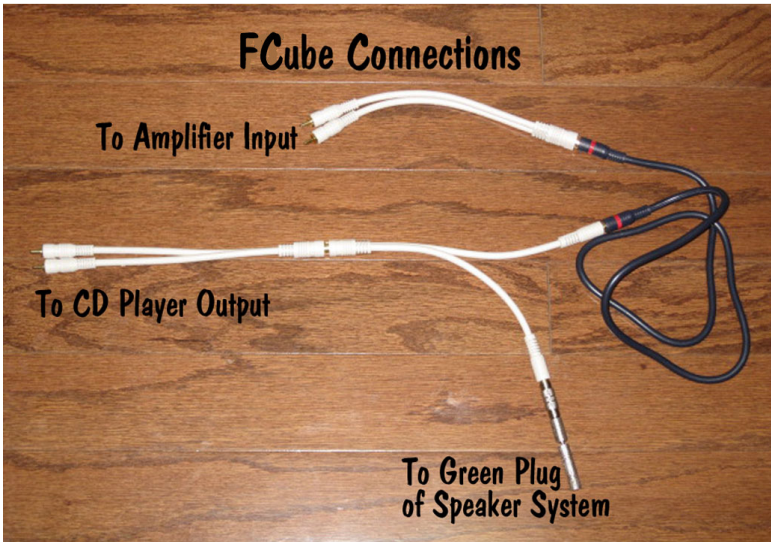

Use suction cup to remove crystal disc from top of sports, study, Focus Cube. Unwrap, Inert Noble Gas tube insert and 5/8" carbon rod. Turn Focus Cube on 45 degree angle and gently lower carbon rod and Neon, Helium, Krypton gas insert into the crystal tube. Set the noble gas insert on top of the Carbon rod. Set Focus Cube upright and replace crystal disc. Plug power cord into back of amplifier, turn on power switch, make sure audio button is pushed-in; turn Treble dial left to Minimum and Turn Bass dial right to Maximum. This unit is designed to play 24/7. *(For Auto Play – use REMOTE - press play, after sound comes on press repeat 2 times)*

Focus Cube comes with:

- Custom CD with proprietary frequency generating sound track.
- Portable CD/DVD player.
- 5/8" carbon fiber rod.
- Neon, Helium, Krypton Inert gas insert.
- Internal LED disc pad with optical quality quartz crystal tube.
- Internal power amplifier with 110/220 Universal power supply. Change power cord to operate in different countries.
- 2.5" optical quality quartz crystal disc on top and optical quality tube inside. Our coherent frequency light system strobes the various patterns through the crystal disc.
- CA-3090 2.1 Audio System.
- Cables to connect CD/DVD audio output to CA-3090 speaker system and our custom amplifier.
- 2 - 8oz's bottles of Protection Concentrate.